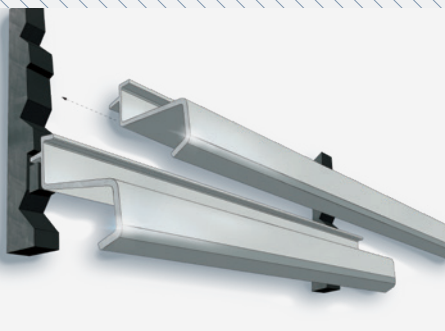

## COMPOSITE TECHNOLOGIES

FlowGrill has a range of composite grills, fins, tubes and much more to complement the product range.

The use of composite materials offers a high degree of design freedom and is suitable for all new build and refit projects!

### THE SAME LOUVER SOLUTION IN COMPOSITE AND ALUMINIUM EXTRUSION

Existing ventilation grills can be exchanged for composite versions while preserving the design, or by request in a design upgrade. When using standard composite lamellas, short delivery times can be achieved to serve refit projects the best way.